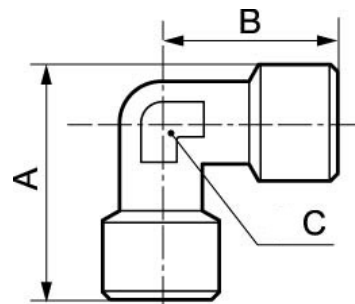

FITTINGS - ELBOWS - TEE PIECES

Parallel female/female elbow - A9

Min / Max operating pressure

0 / 15 bar

Part number	Female thread	Dim. A (mm)	Dim. B (mm)	Dim. C (mm)
A9 1818	G1/8	27.5	20.5	10
A9 1414	G1/4	34.5	26	13
A9 3838	G3/8	38.5	30	15
A9 1212	G1/2	47	36	20
A9 3434	G3/4	53	36.5	25
A9 0101	G1	64.5	45	30